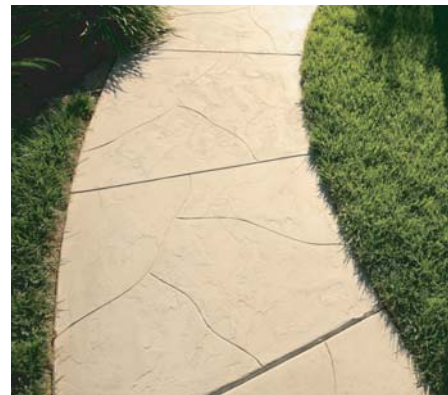

westcoat™
SPECIALTY COATING SYSTEMS

770 Gateway Center Drive San Diego, CA 92102
800•250•4519 • Fax 619•262•8606 • westcoat.com

FOR PROFESSIONAL USE ONLY