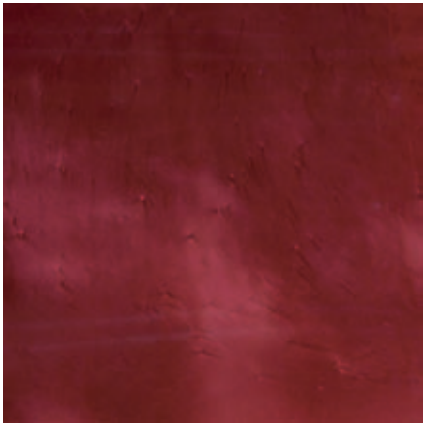

C O L O R C H A R T

Ruby | 660

Marine | 655

Royale | 659

Silver | 661

Sunset | 657

Sapphire | 662

Café | 658

Jade | 656

Graphite | 663

CAUTION:

Color will vary greatly and be mottled. This chart is for reference only. Please request an actual color sample or apply sample on site before beginning any project.

C O L O R C H A R T