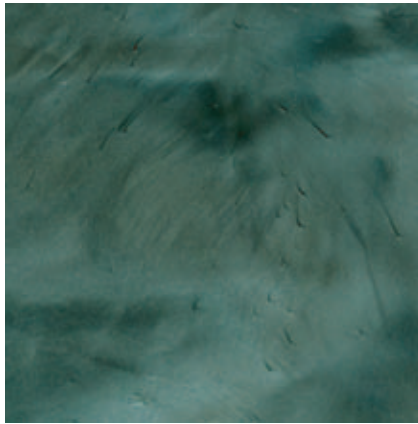

C O L O R C H A R T

Ruby | 660

Marine | 655

Royale | 659

Silver | 661

Sunset | 657

Sapphire | 662

Café | 658

Jade | 656

Graphite | 663

CAUTION:

Color will vary greatly and be mottled. This chart is for reference only. Please request an actual color sample or apply sample on site before beginning any project.

C O L O R C H A R T

Taupe | 670

CAUTION:

Color will vary greatly and be mottled. This chart is for reference only. Please request an actual color sample or apply sample on site before beginning any project.