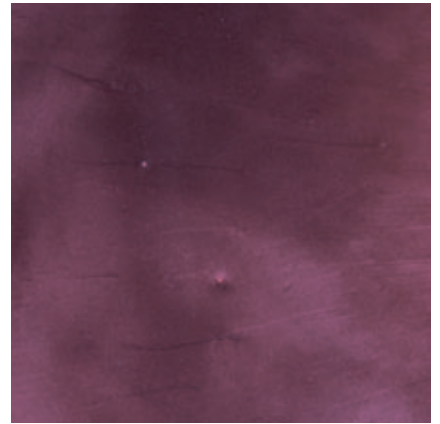

C O L O R C H A R T

Ruby | 660

Marine | 655

Royale | 659

Silver | 661

Sunset | 657

Sapphire | 662

Café | 658

Jade | 656

Graphite | 663

CAUTION:

Color will vary greatly and be mottled. This chart is for reference only. Please request an actual color sample or apply sample on site before beginning any project.

C O L O R C H A R T

Taupe | 670

CAUTION:

Color will vary greatly and be mottled. This chart is for reference only. Please request an actual color sample or apply sample on site before beginning any project.